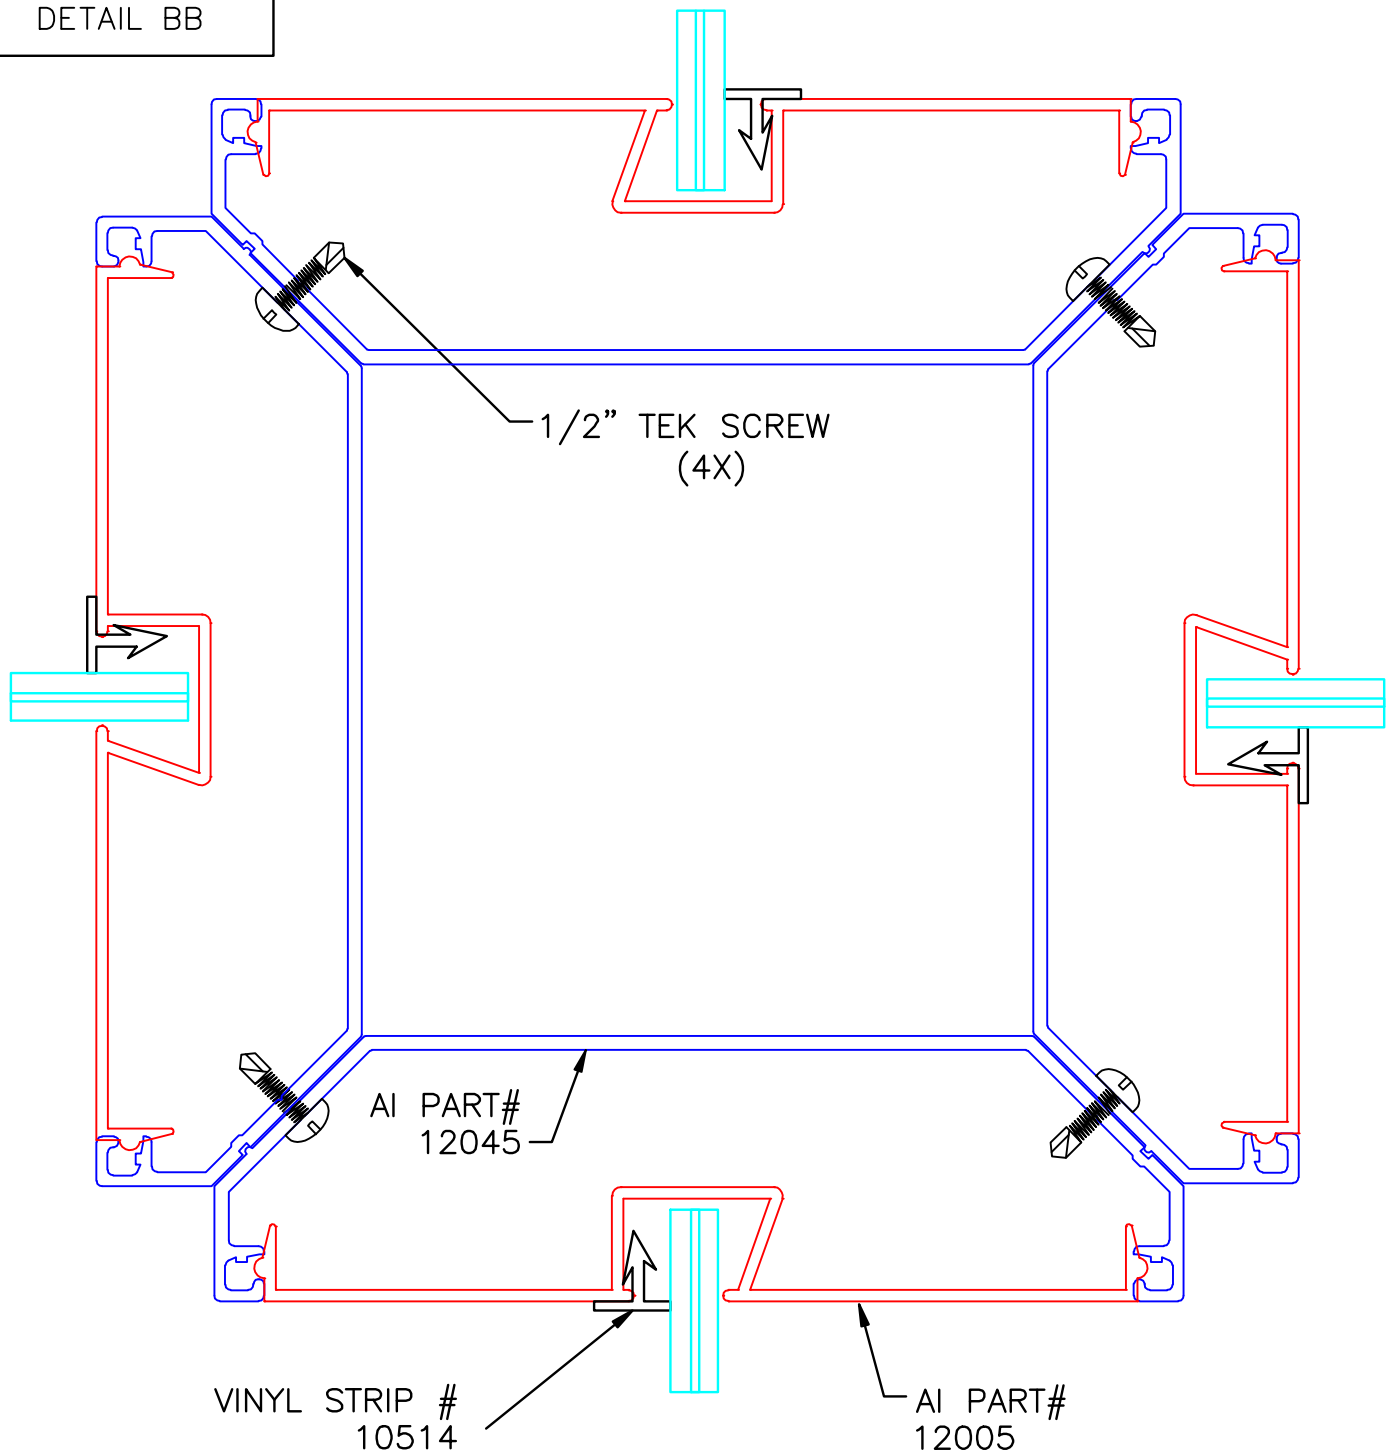

GLAZING CORNER 90

DETAIL AA

4 SIDED INTERSECTION

DETAIL BB

4 SIDED INTERSECTION

DETAIL BB

GLAZING INTERSECTION WITH DOOR FRAME

DETAIL CC

GLAZING INTERSECTION WITH DOOR FRAME

DETAIL CC

THREE SIDED GLAZING INTERSECTION

DETAIL DD

THREE SIDED GLAZING INTERSECTION

DETAIL DD

1/2" TEK SCREW
(4X)

AI PART#
12046

AI PART#
12045

AI PART#
12005

VINYL STRIP #
10514