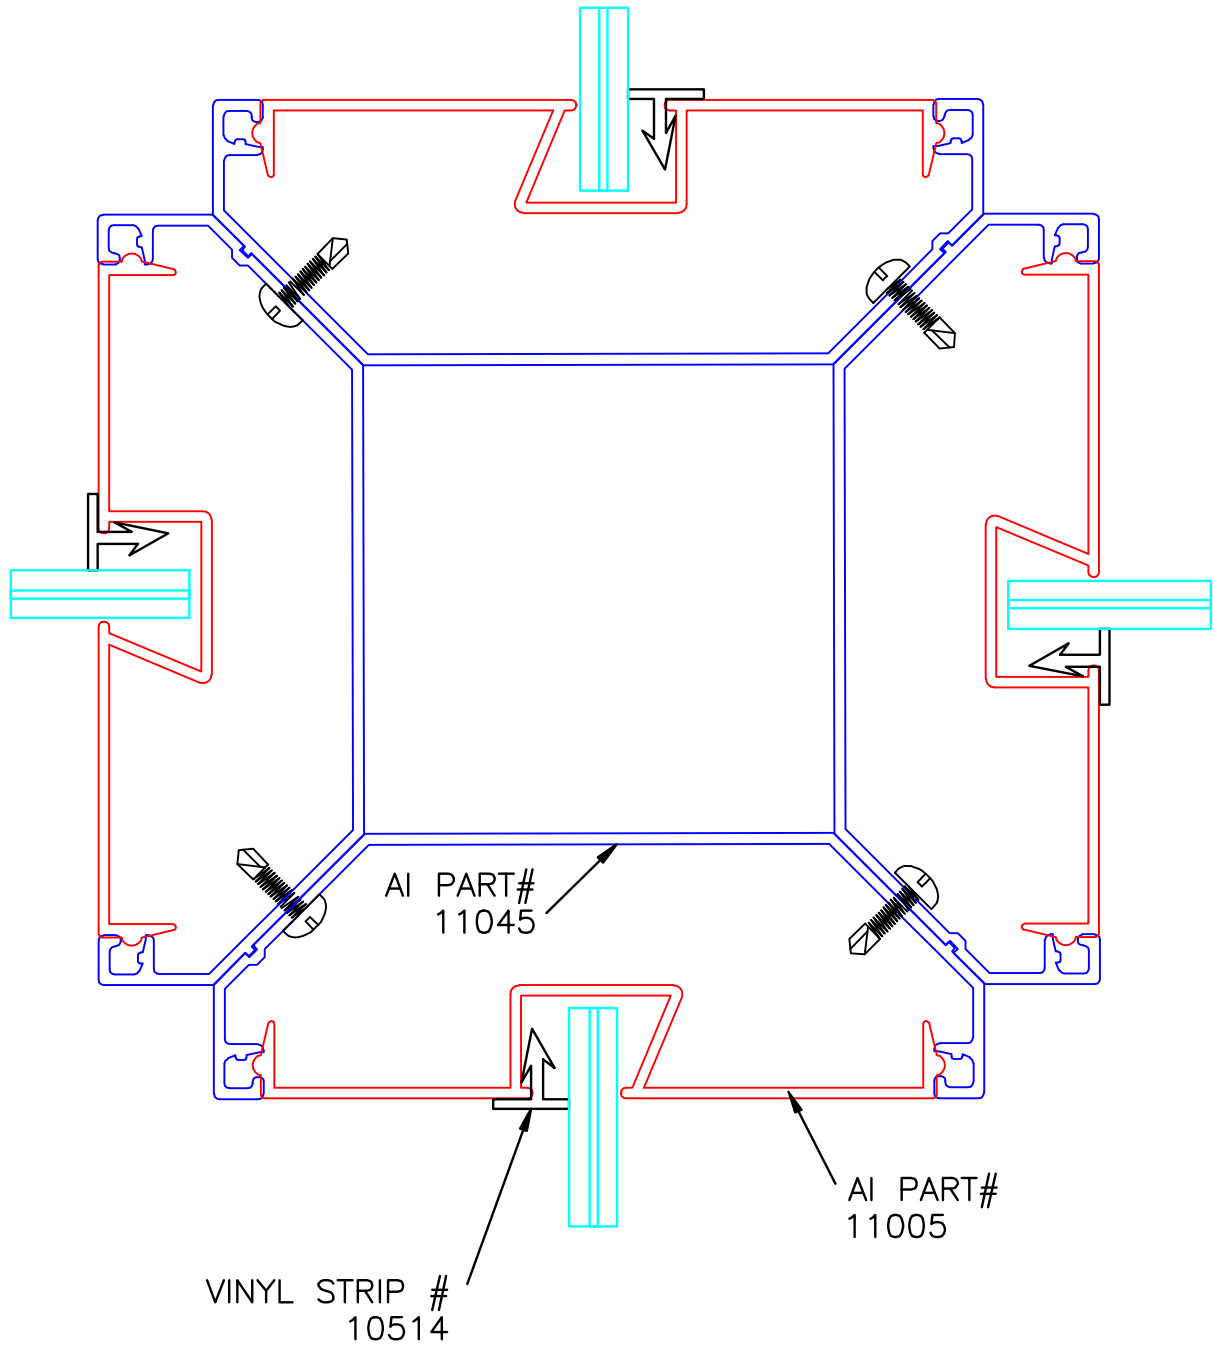

ALUMINUM INTERIORS^{INC.}

SPECIAL CORNERS

135 DEGREE GLAZING CORNER

135° G./C.

135 DEGREE GLAZING CORNER

135° G./C.

GLAZING CORNER 90

DETAIL AA

GLAZING CORNER 90

DETAIL AA

4 SIDED INTERSECTION

DETAIL BB

4 SIDED INTERSECTION

DETAIL BB

GLAZING INTERSECTION WITH DOOR FRAME

DETAIL CC

GLAZING INTERSECTION WITH DOOR FRAME

DETAIL CC

THREE SIDED GLAZING INTERSECTION

DETAIL DD

THREE SIDED GLAZING INTERSECTION

DETAIL DD

1/2" TEK SCREW
(4X)

AI PART#
12046

AI PART#
12045

AI PART#
12005

VINYL STRIP #
10514