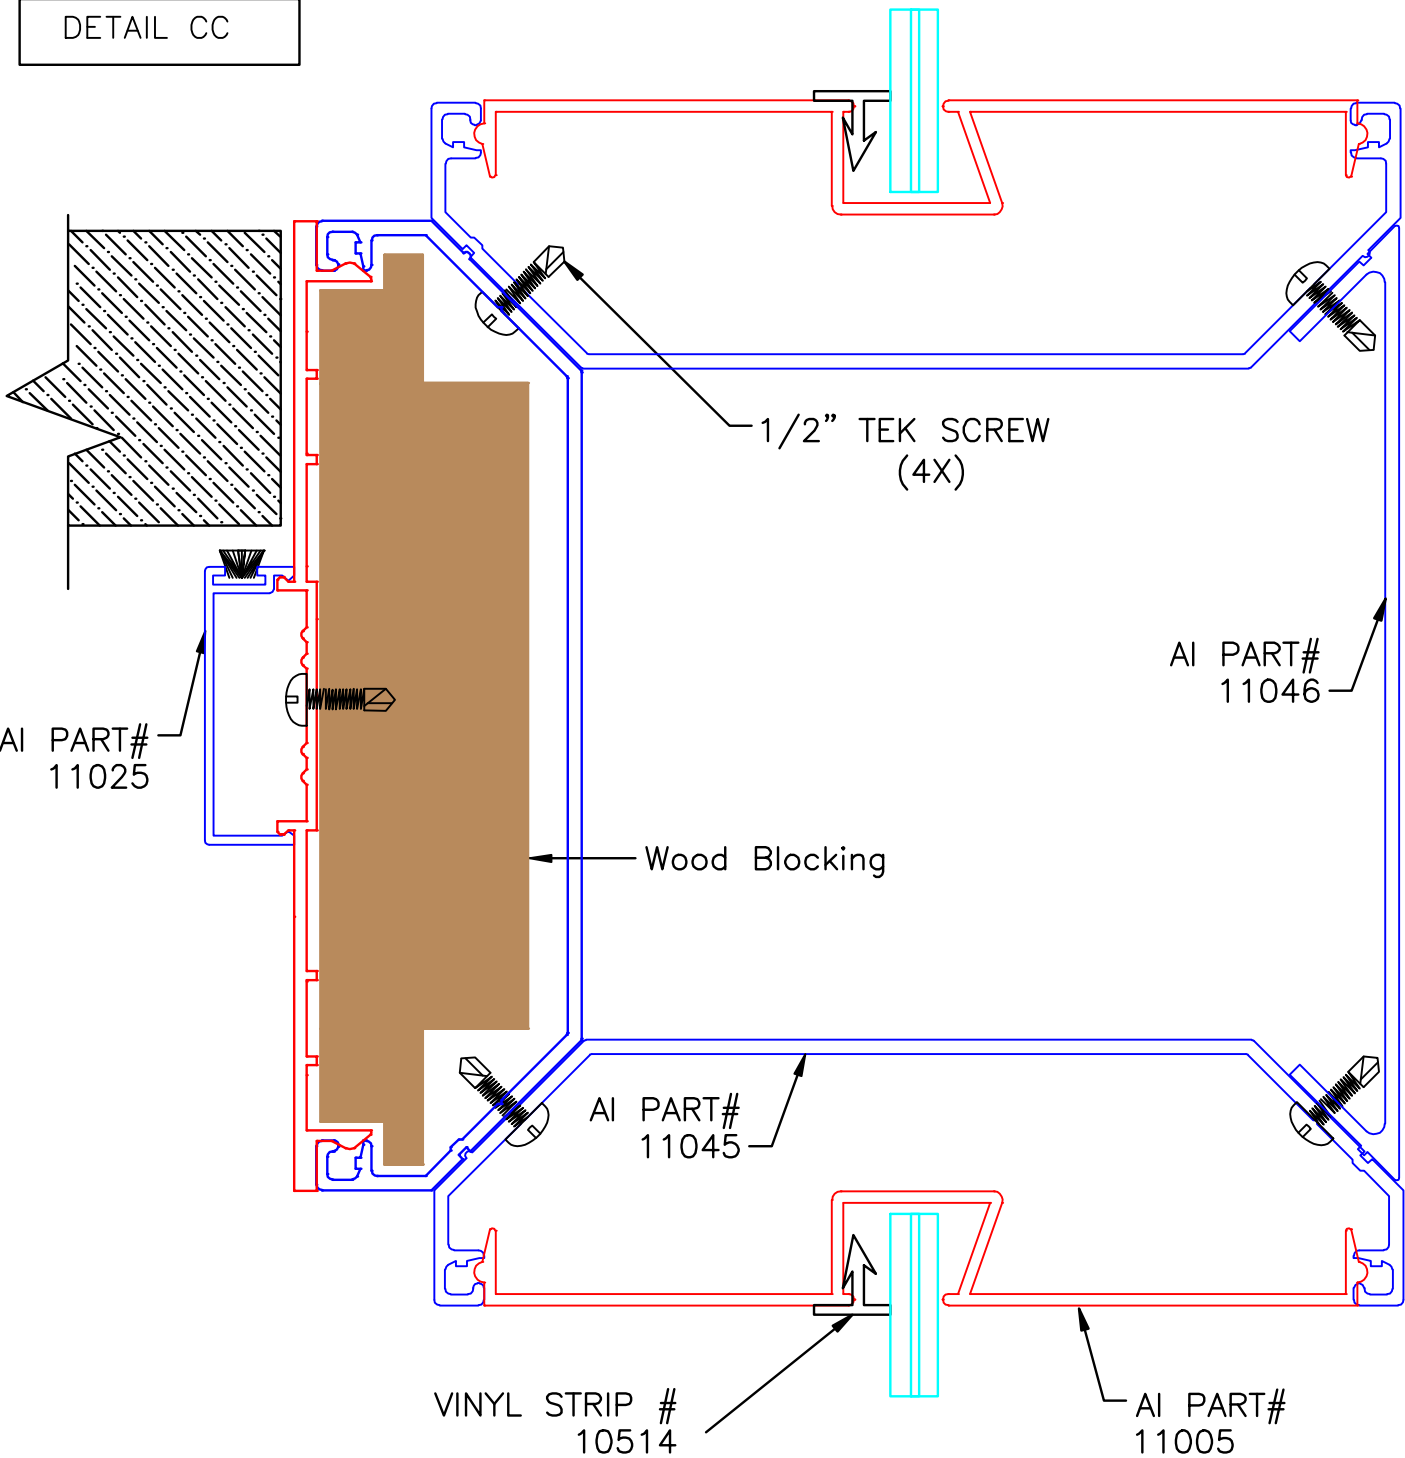

ALUMINUM INTERIORS^{INC.}

SPECIAL CORNERS

135 DEGREE GLAZING CORNER

135° G./C.

135 DEGREE GLAZING CORNER

135° G./C.

GLAZING CORNER 90

DETAIL AA

GLAZING CORNER 90

DETAIL AA

4 SIDED INTERSECTION

DETAIL BB

4 SIDED INTERSECTION

DETAIL BB

GLAZING INTERSECTION WITH DOOR FRAME

DETAIL CC

GLAZING INTERSECTION WITH DOOR FRAME

DETAIL CC

THREE SIDED GLAZING INTERSECTION

DETAIL DD

THREE SIDED GLAZING INTERSECTION

DETAIL DD

1/2" TEK SCREW
(4X)

AI PART#
12046

AI PART#
12045

AI PART#
12005

VINYL STRIP #
10514