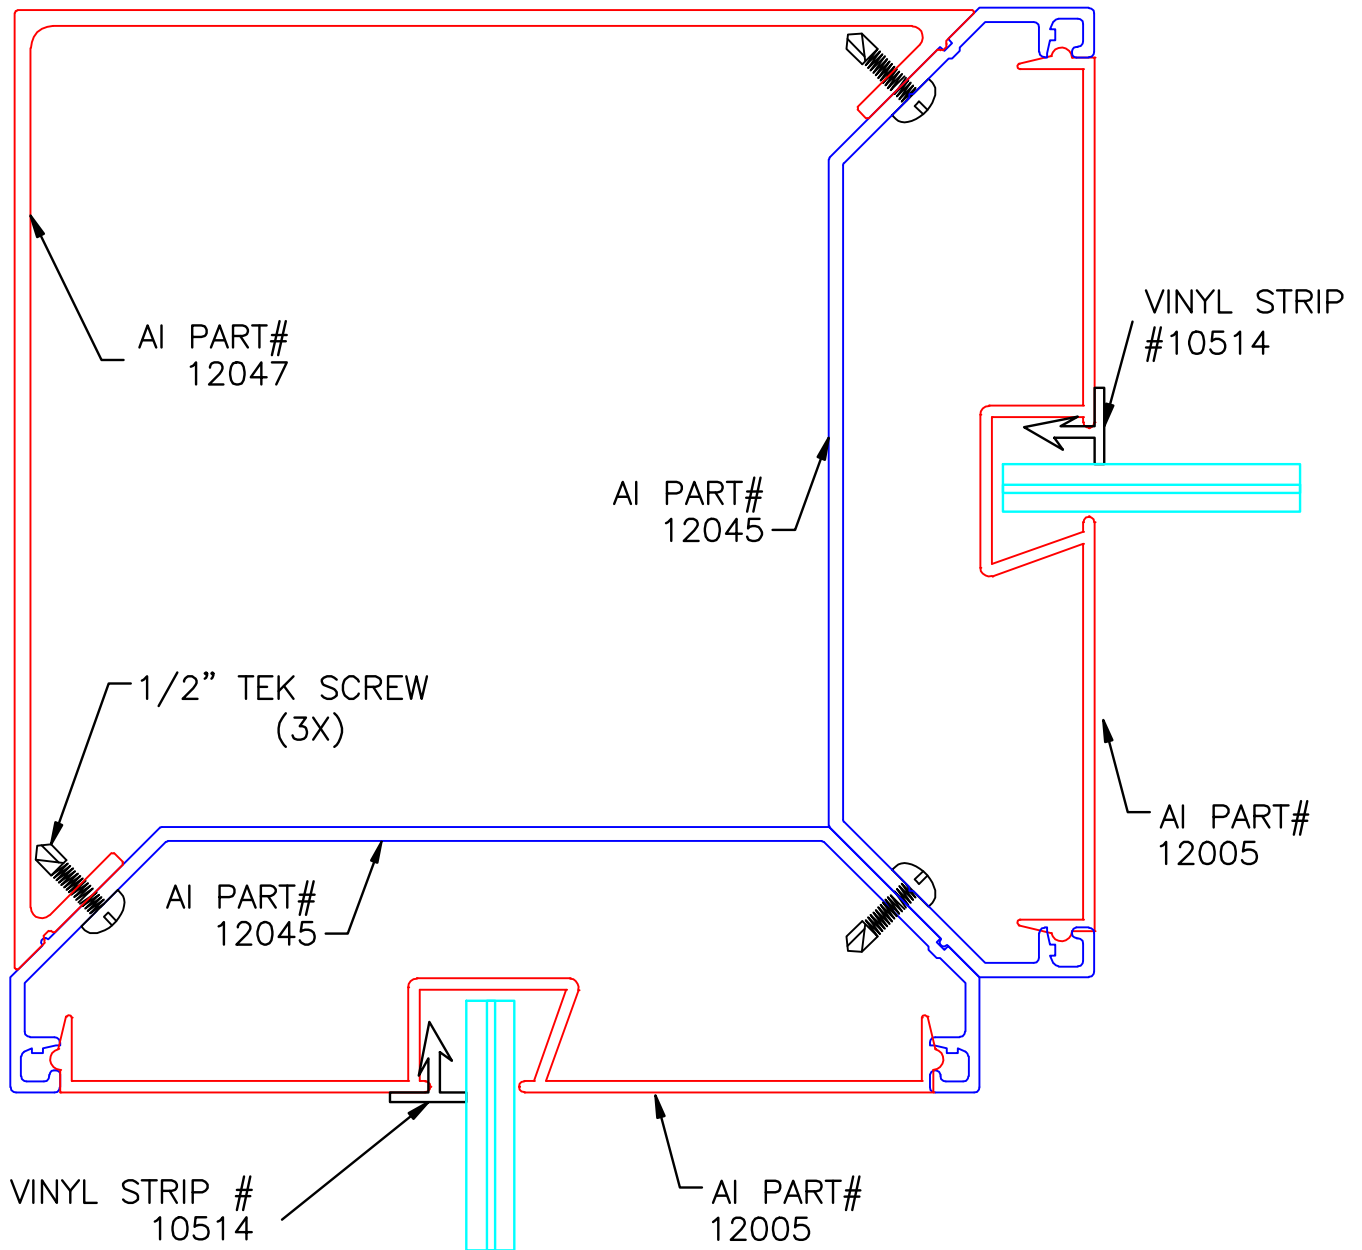

ALUMINUM INTERIORS^{INC.}

SPECIAL CORNERS

135 DEGREE GLAZING CORNER

135° G./C.

135 DEGREE GLAZING CORNER

135° G./C.

GLAZING CORNER 90

DETAIL AA

GLAZING CORNER 90

DETAIL AA

4 SIDED INTERSECTION

DETAIL BB

4 SIDED INTERSECTION

DETAIL BB

GLAZING INTERSECTION WITH DOOR FRAME

DETAIL CC

GLAZING INTERSECTION WITH DOOR FRAME

DETAIL CC

THREE SIDED GLAZING INTERSECTION

DETAIL DD

THREE SIDED GLAZING INTERSECTION

DETAIL DD

1/2" TEK SCREW
(4X)

AI PART#
12046

AI PART#
12045

AI PART#
12005

VINYL STRIP #
10514