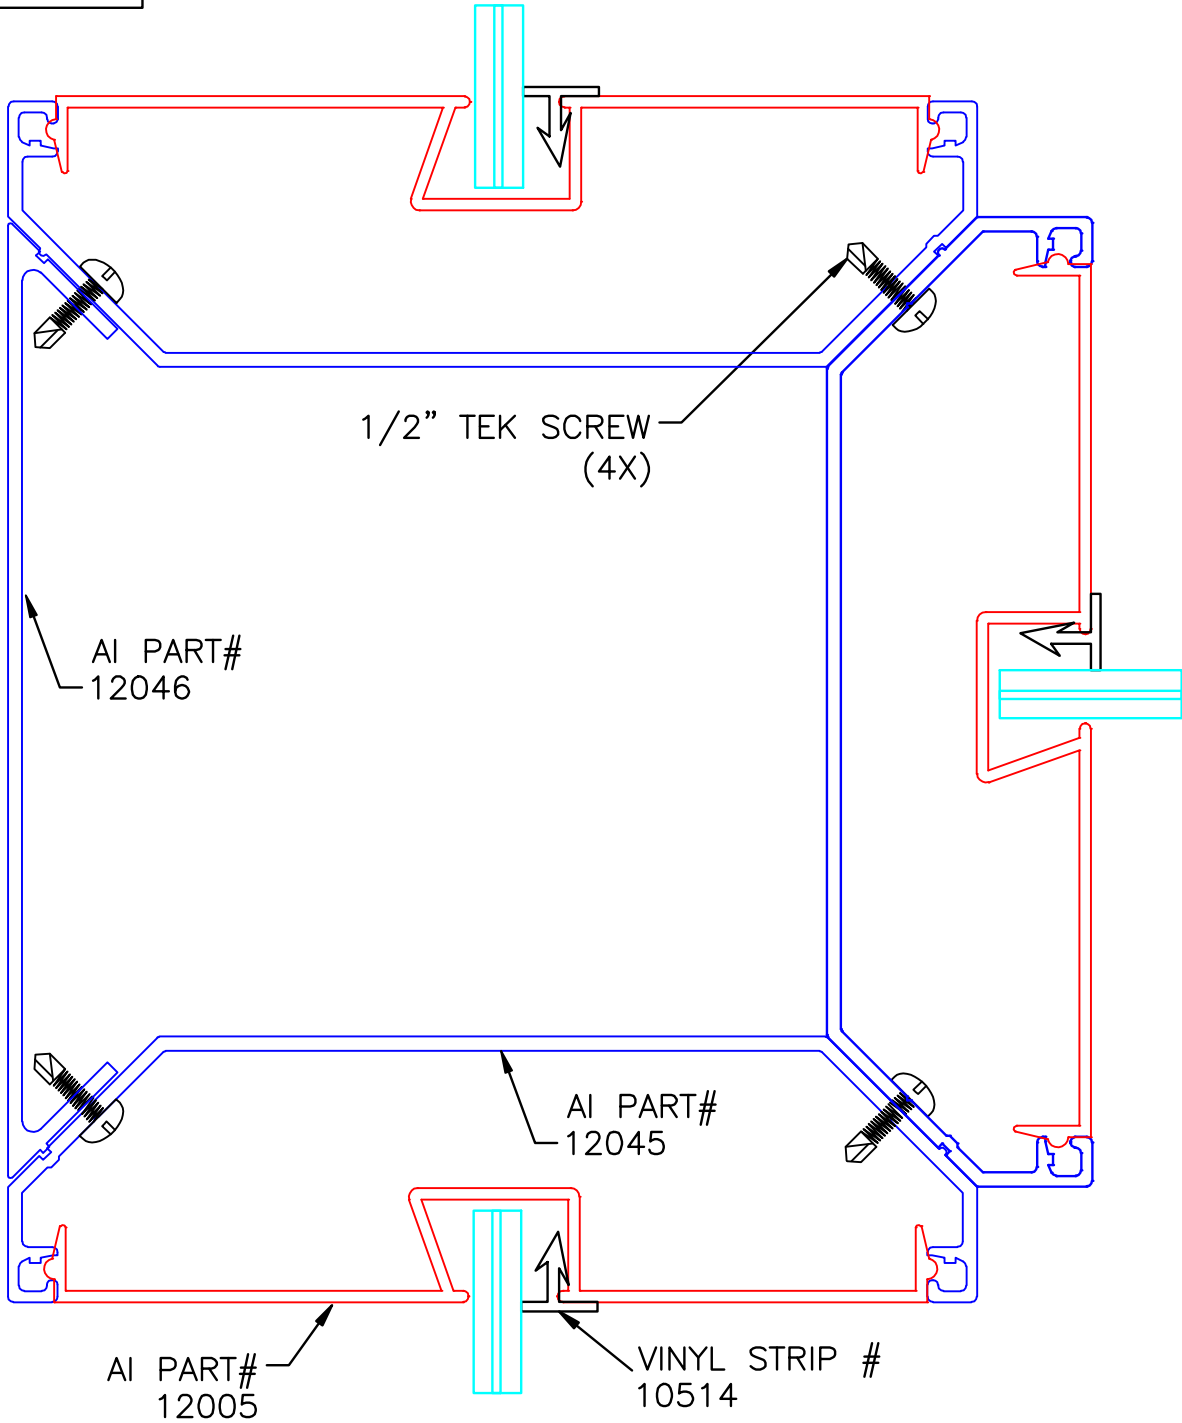

GLAZING CORNER 90

DETAIL AA

4 SIDED INTERSECTION

DETAIL BB

4 SIDED INTERSECTION

DETAIL BB

GLAZING INTERSECTION WITH DOOR FRAME

DETAIL CC

GLAZING INTERSECTION WITH DOOR FRAME

DETAIL CC

THREE SIDED GLAZING INTERSECTION

DETAIL DD

THREE SIDED GLAZING INTERSECTION

DETAIL DD

1/2" TEK SCREW
(4X)

AI PART#
12046

AI PART#
12045

AI PART#
12005

VINYL STRIP #
10514