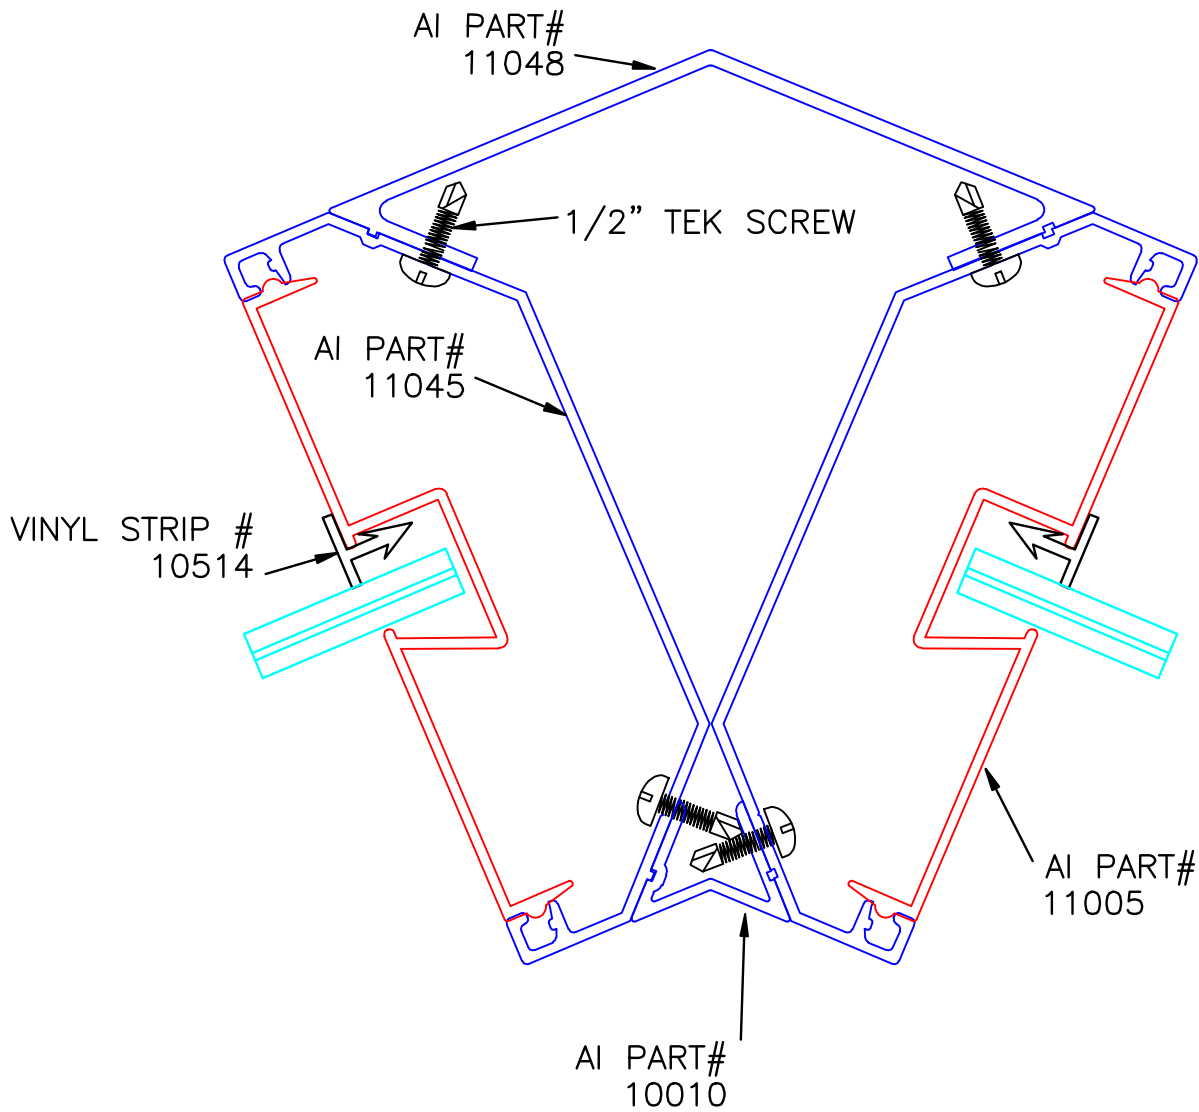

ALUMINUM INTERIORS^{INC.}

SPECIAL CORNERS

135 DEGREE GLAZING CORNER

135° G./C.

135 DEGREE GLAZING CORNER

135° G./C.

GLAZING CORNER 90

DETAIL AA

GLAZING CORNER 90

DETAIL AA

4 SIDED INTERSECTION

DETAIL BB

4 SIDED INTERSECTION

DETAIL BB

GLAZING INTERSECTION WITH DOOR FRAME

DETAIL CC

GLAZING INTERSECTION WITH DOOR FRAME

DETAIL CC

THREE SIDED GLAZING INTERSECTION

DETAIL DD

THREE SIDED GLAZING INTERSECTION

DETAIL DD

1/2" TEK SCREW
(4X)

AI PART#
12046

AI PART#
12045

AI PART#
12005

VINYL STRIP #
10514