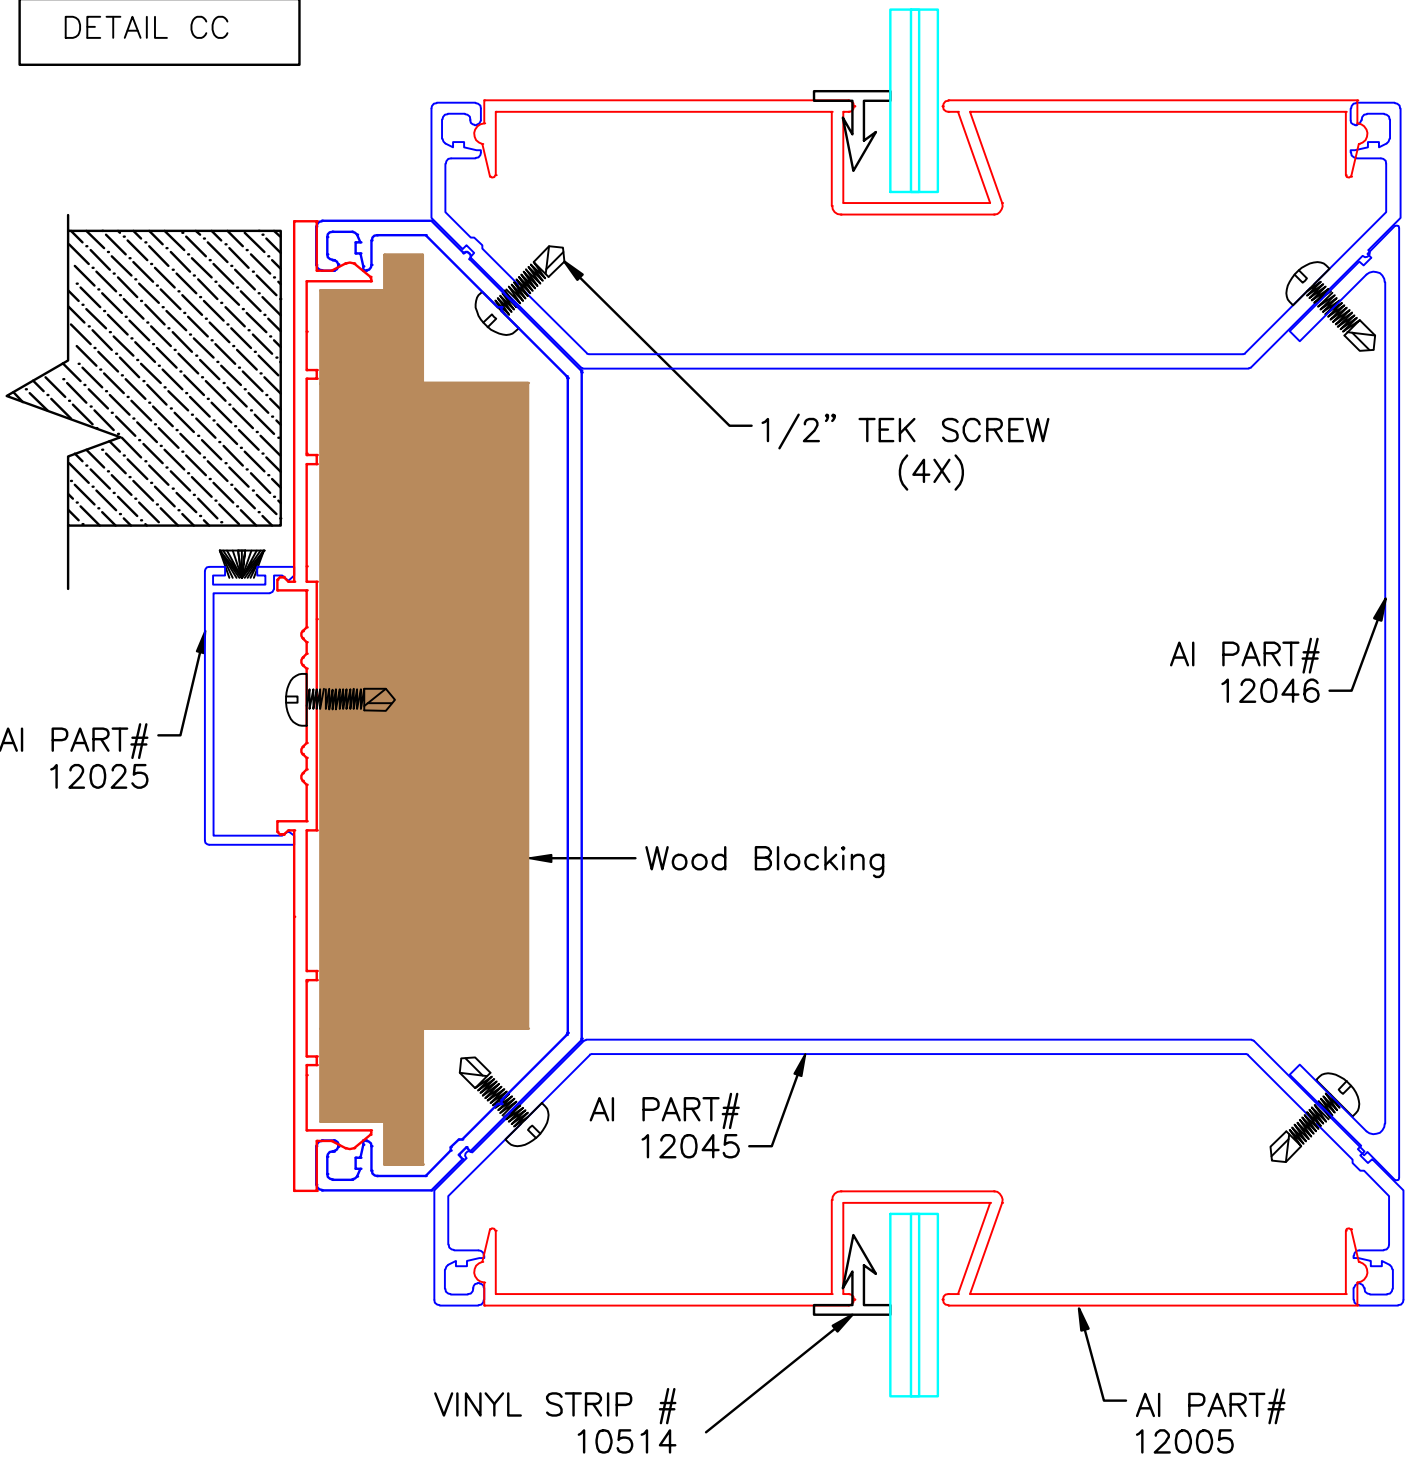

ALUMINUM INTERIORS^{INC.}

SPECIAL CORNERS

135 DEGREE GLAZING CORNER

135° G./C.

135 DEGREE GLAZING CORNER

135° G./C.

GLAZING CORNER 90

DETAIL AA

GLAZING CORNER 90

DETAIL AA

4 SIDED INTERSECTION

DETAIL BB

4 SIDED INTERSECTION

DETAIL BB

GLAZING INTERSECTION WITH DOOR FRAME

DETAIL CC

GLAZING INTERSECTION WITH DOOR FRAME

DETAIL CC

THREE SIDED GLAZING INTERSECTION

DETAIL DD

THREE SIDED GLAZING INTERSECTION

DETAIL DD

1/2" TEK SCREW
(4X)

AI PART#
12046

AI PART#
12045

AI PART#
12005

VINYL STRIP #
10514