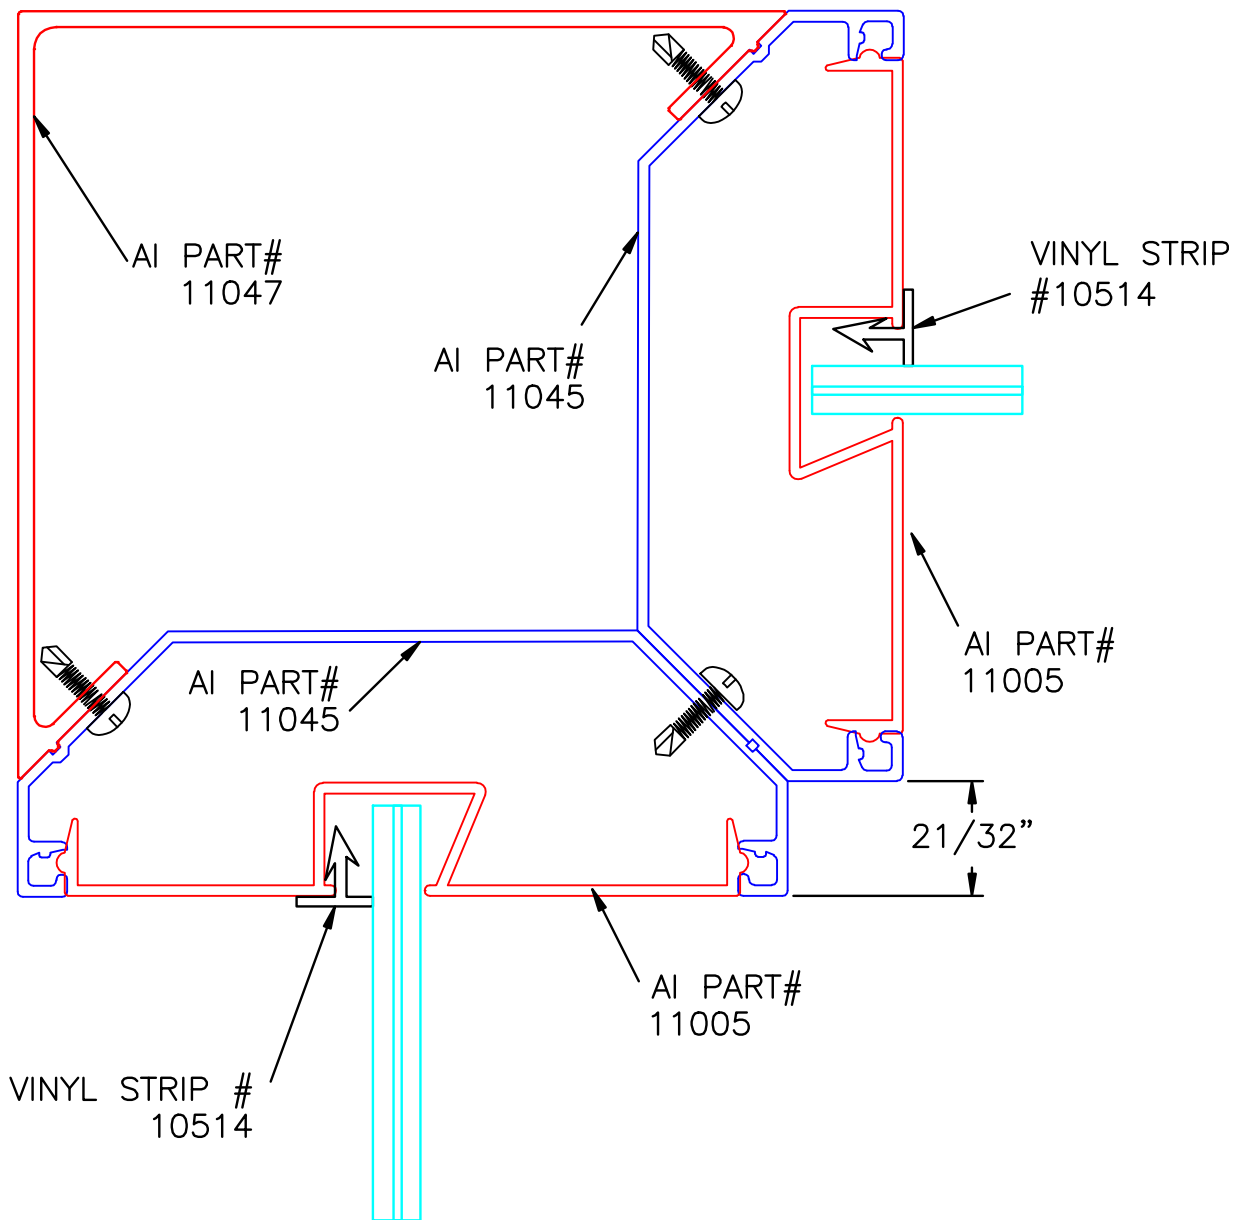

ALUMINUM INTERIORS^{INC.}

SPECIAL CORNERS

135 DEGREE GLAZING CORNER

135° G./C.

135 DEGREE GLAZING CORNER

135° G./C.

GLAZING CORNER 90

DETAIL AA

GLAZING CORNER 90

DETAIL AA

4 SIDED INTERSECTION

DETAIL BB

4 SIDED INTERSECTION

DETAIL BB

GLAZING INTERSECTION WITH DOOR FRAME

DETAIL CC

GLAZING INTERSECTION WITH DOOR FRAME

DETAIL CC

THREE SIDED GLAZING INTERSECTION

DETAIL DD

THREE SIDED GLAZING INTERSECTION

DETAIL DD

1/2" TEK SCREW
(4X)

AI PART#
12046

AI PART#
12045

AI PART#
12005

VINYL STRIP #
10514