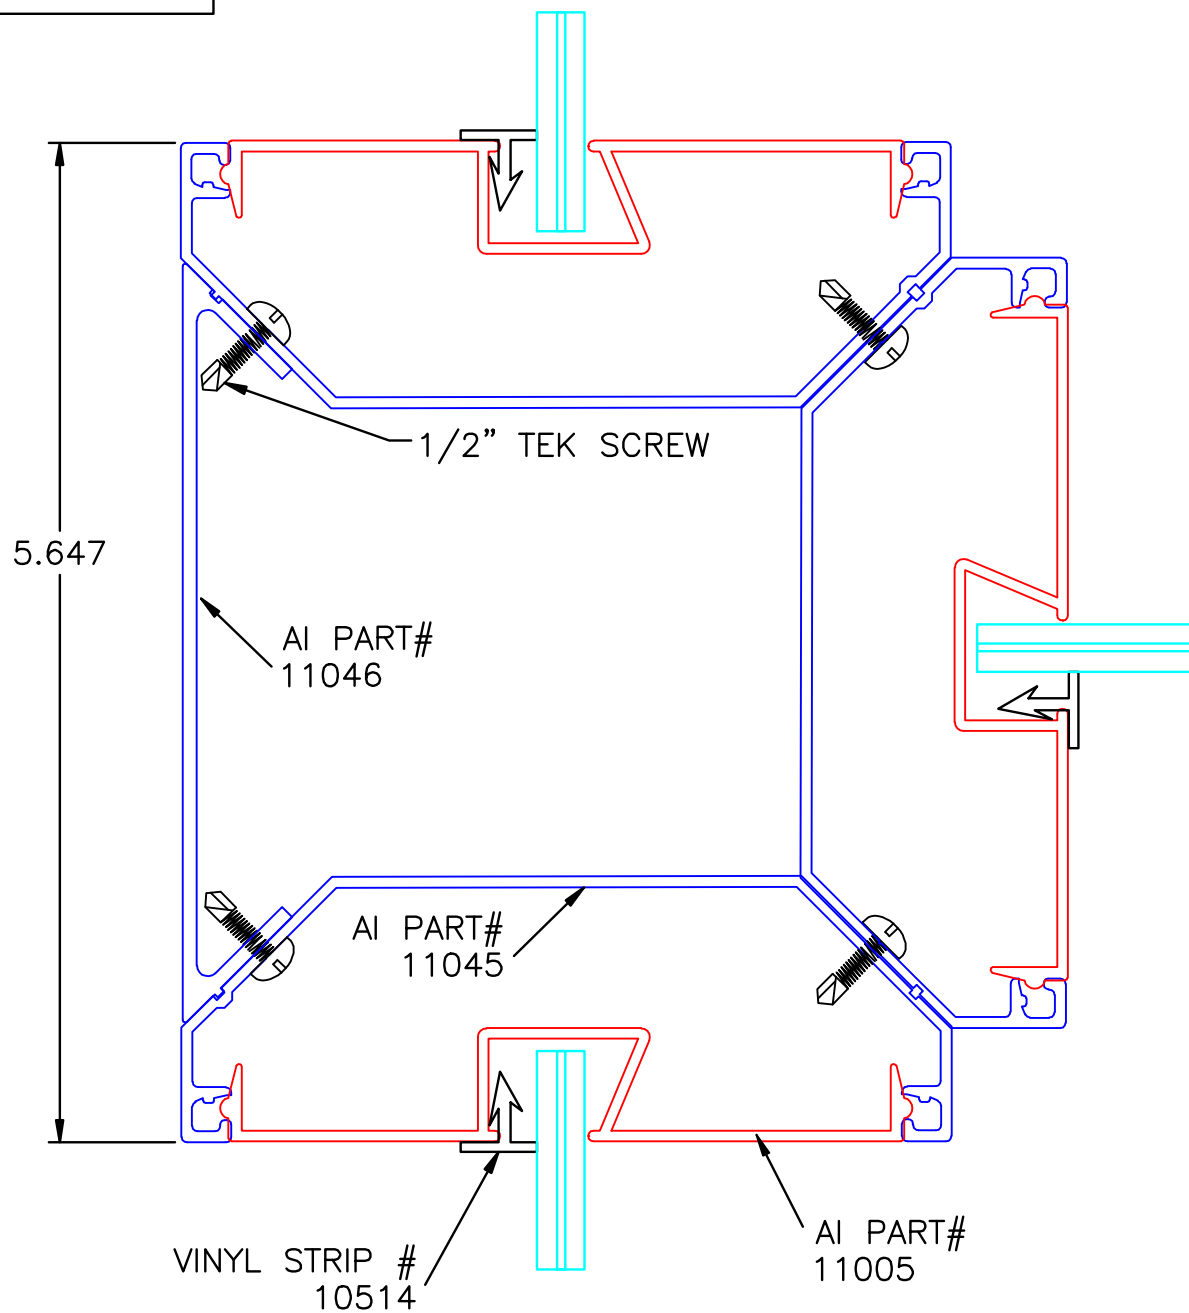

GLAZING CORNER 90

DETAIL AA

4 SIDED INTERSECTION

DETAIL BB

4 SIDED INTERSECTION

DETAIL BB

GLAZING INTERSECTION WITH DOOR FRAME

DETAIL CC

GLAZING INTERSECTION WITH DOOR FRAME

DETAIL CC

THREE SIDED GLAZING INTERSECTION

DETAIL DD

THREE SIDED GLAZING INTERSECTION

DETAIL DD

1/2" TEK SCREW
(4X)

AI PART#
12046

AI PART#
12045

AI PART#
12005

VINYL STRIP #
10514