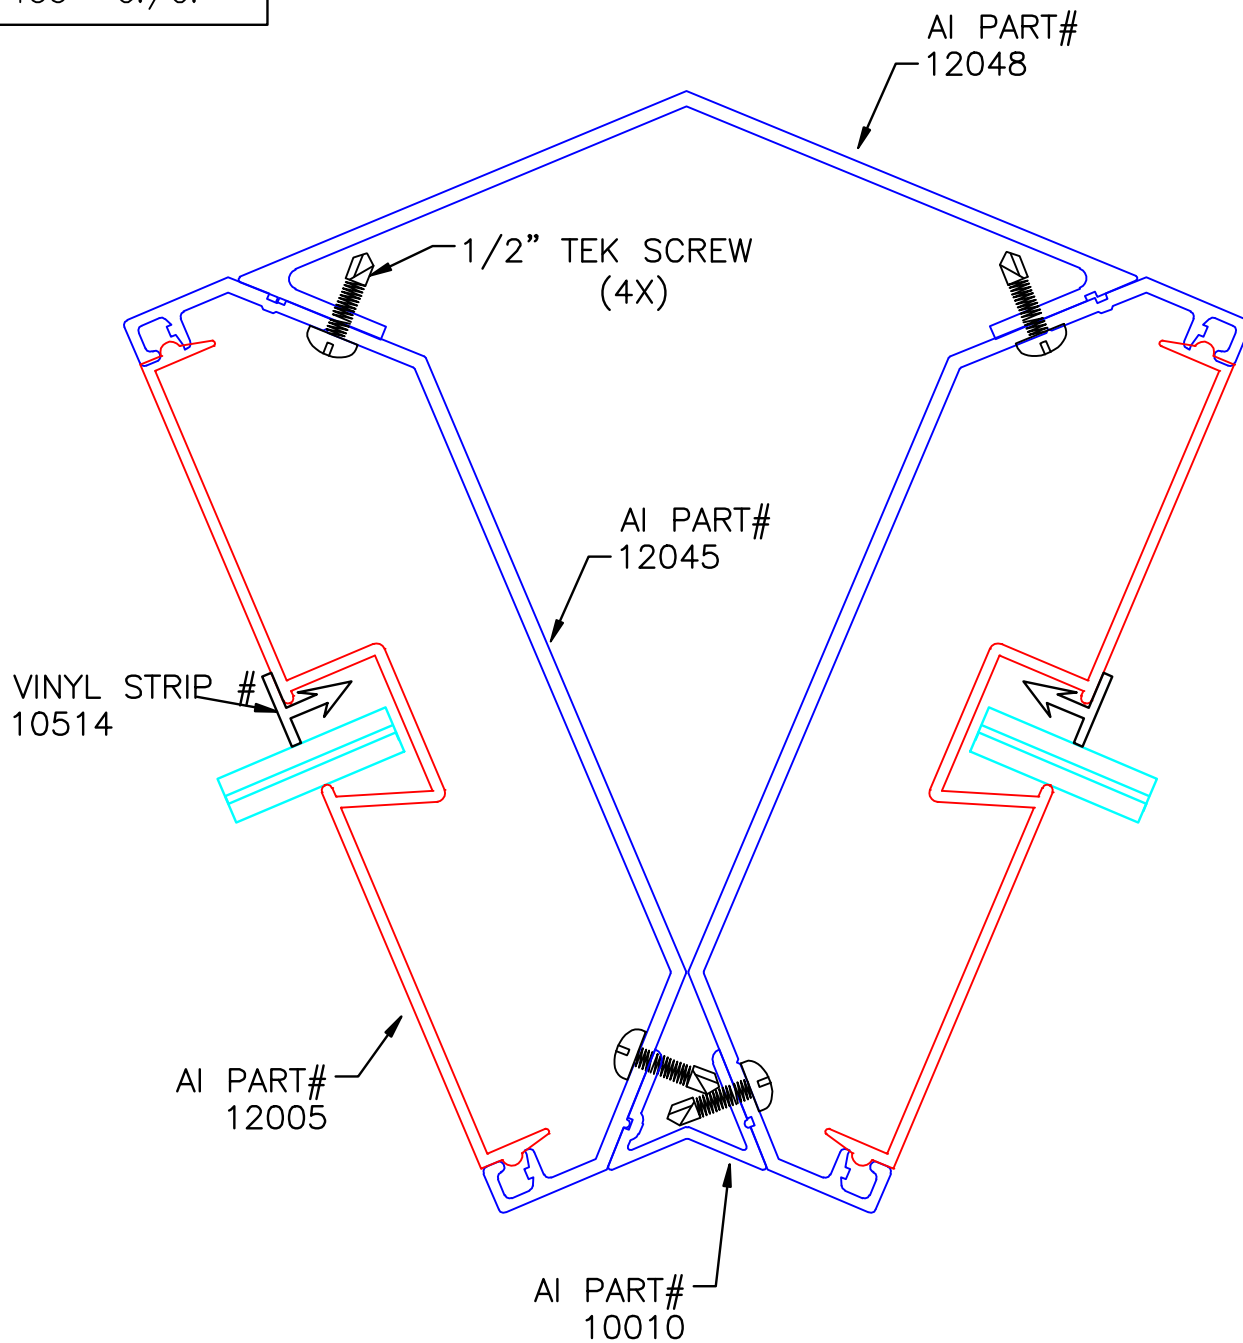

ALUMINUM INTERIORS^{INC.}

SPECIAL CORNERS

135 DEGREE GLAZING CORNER

135° G./C.

135 DEGREE GLAZING CORNER

135° G./C.

GLAZING CORNER 90

DETAIL AA

GLAZING CORNER 90

DETAIL AA

4 SIDED INTERSECTION

DETAIL BB

4 SIDED INTERSECTION

DETAIL BB

GLAZING INTERSECTION WITH DOOR FRAME

DETAIL CC

GLAZING INTERSECTION WITH DOOR FRAME

DETAIL CC

THREE SIDED GLAZING INTERSECTION

DETAIL DD

THREE SIDED GLAZING INTERSECTION

DETAIL DD

1/2" TEK SCREW
(4X)

AI PART#
12046

AI PART#
12045

AI PART#
12005

VINYL STRIP #
10514